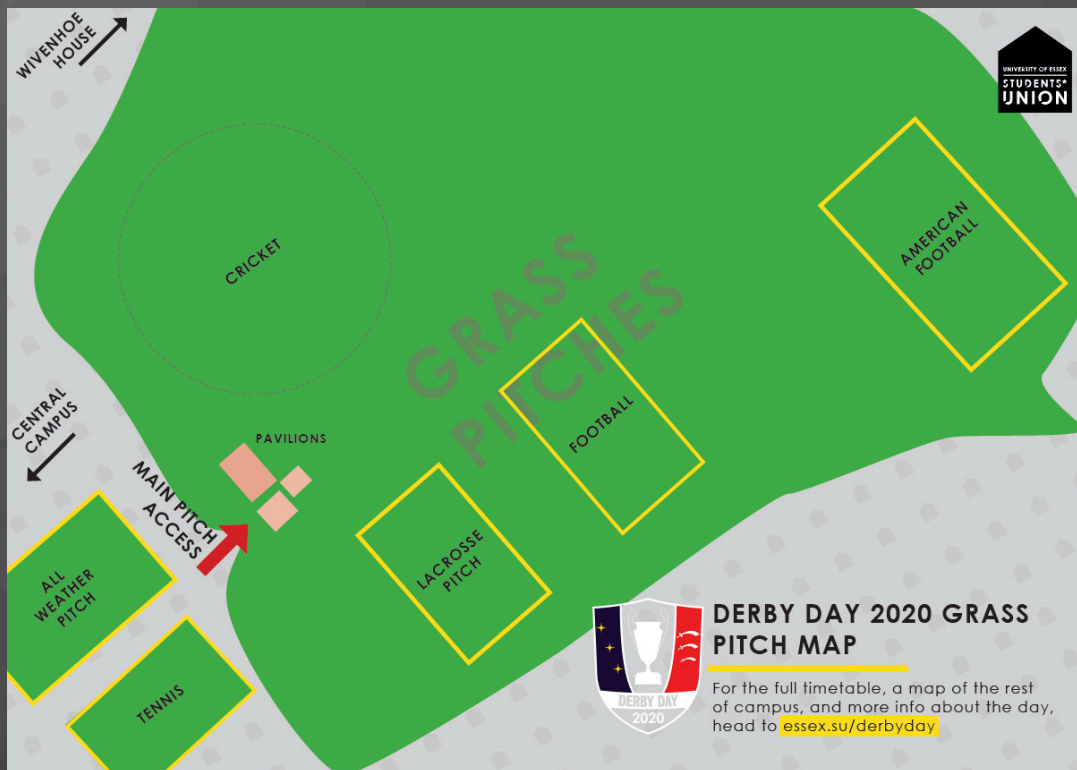

# MAP

## DERBY DAY 2020 GRASS PITCH MAP

For the full timetable, a map of the rest of campus, and more info about the day, head to [essex.su/derbyday](https://essex.su/derbyday)